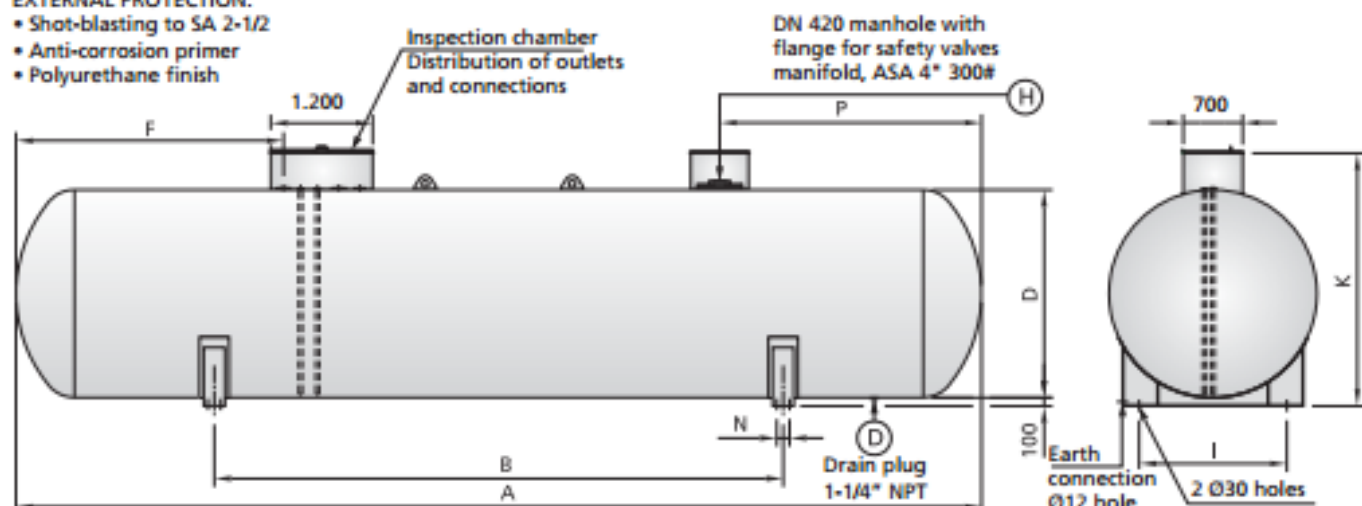

- EXTERNAL PROTECTION:**
- Shot-blasting to SA 2-1/2
 - Anti-corrosion primer
 - Polyurethane finish

These models have two inspection chambers: one for the set of service valves and another for the safety valve manifold, as well as for the manhole. Optionally they can be supplied with a single inspection chamber (centred valving). The inspection chambers are supplied unassembled. Outlets and valves: see page 16.